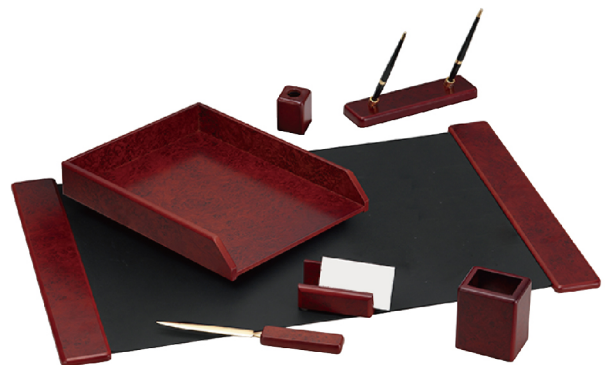

The wood material can bring a relaxing and immersive atmosphere and high-end texture to people.

It is very decent and suitable whether it is a gift or for personal use.

M7C-3A

7-Piece Desk Set

Material : wood (mahogany finish)

Packing : 4 SETS/CTN/0.054CBM

D7FG-2A

7-Piece Desk Set

Material : MDF (brown burlwood color)

Packing : 3 SETS/CTN/0.054CBM

6FG-2A

6-Piece Desk Set

Material : MDF (light burlwood color)

Packing : 3 SETS/CTN/0.054CBM

M7A-36

7-Piece Desk Set

Material : MDF (burgundy burlwood color)

Packing : 4 SETS/CTN/0.054CBM

W5A-1A

5-Piece Desk Set

Material : MDF (brown burlwood)

Packing : 3 SETS/CTN/0.054CBM

7S-1A

7-Piece Desk Set

Material : MDF (rosewood veneer)

Packing : 4 SETS/CTN/0.079CBM

M8LF-1

8-Piece Desk Set

Material : MDF (black leather-like finish)