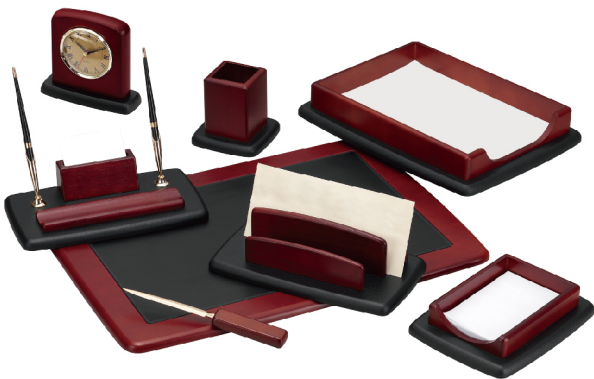

The wood material can bring a relaxing and immersive atmosphere and high-end texture to people.

It is very decent and suitable whether it is a gift or for personal use.

M7C-3A

7-Piece Desk Set

Material : wood (mahogany finish)

Packing : 3 SETS/CTN/0.054CBM

M7A-36

7-Piece Desk Set

Material : MDF (burgundy burlwood color)

Packing : 4 SETS/CTN/0.054CBM

W5A-1A

5-Piece Desk Set

Material : MDF (brown burlwood)

Packing : 3 SETS/CTN/0.054CBM

7S-1A

7-Piece Desk Set

Material : MDF (rosewood veneer)

Packing : 4 SETS/CTN/0.079CBM

M8LF-1

8-Piece Desk Set

Material : MDF (black leather-like finish)

MDF (dark burgundy)

Packing : 2 SETS/CTN/0.096CBM

FN6DX-1

6-Piece Desk Set

Material : MDF (black)

MDF (red burlwood color)

Packing : 2 SETS/CTN/0.091CBM

7FB-1A